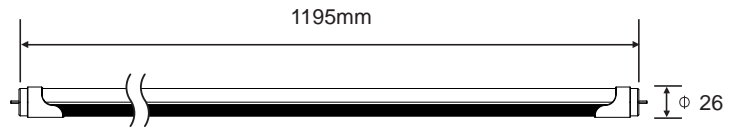

Weldex LED Tube Light

T8

22W

1500mm

WDTL-8T15

- High brightness LED
- 50,000 hours LED life
- UV free and no multi-shadow
- 100% compatibility with standard fluorescent lamp
- 270° adjustable socket base
- Excellent heat sink design cooling system
- Comfortable for the eyes
- Wide spectrum of applications in all indoor environments

Lumens
2520lm

Clear cover

Milky cover

SPECIFICATION

Luminous flux

2,520lm

Color rendering index

80

Length

1500mm

Beam angle

120

Wattage

22W

Life span

50,000 Hours

Efficacy

115lm/w

Diameter

T8 (26mm)

Color temp.

3,000K (Warm White)

5,000K (Neutral White)

5,700K (Cool White)