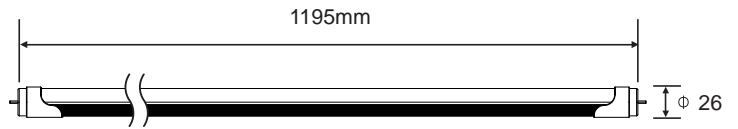

Weldex LED Tube Light

T8

18W

1200mm

WDTL-8T12

- High brightness LED
- 50,000 hours LED life
- UV free and no multi-shadow
- 100% compatibility with standard fluorescent lamp
- 270° adjustable socket base
- Excellent heat sink design cooling system
- Comfortable for the eyes
- Wide spectrum of applications in all indoor environments

Length

1200mm

Beam angle

120

Wattage

18W

Life span

50,000 Hours

Efficacy

108lm/w

Diameter

T8 (26mm)

Color temp.

3,000K (Warm White)

5,000K (Neutral White)

5,700K (Cool White)