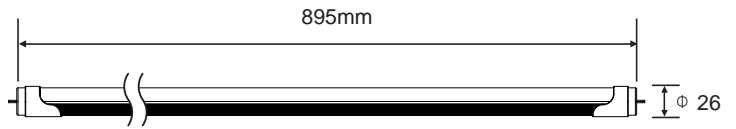

# Weldex LED Tube Light

T8

12W

900mm

WDTL-8T09

- High brightness LED
- 50,000 hours LED life
- UV free and no multi-shadow
- 100% compatibility with standard fluorescent lamp
- 270° adjustable socket base
- Excellent heat sink design cooling system
- Comfortable for the eyes
- Wide spectrum of applications in all indoor environments

## SPECIFICATION

**Luminous flux**

1560lm

**Color rendering index**

80

**Length**

900mm

**Beam angle**

120

**Wattage**

12W

**Life span**

50,000 Hours

**Efficacy**

130lm/w

**Diameter**