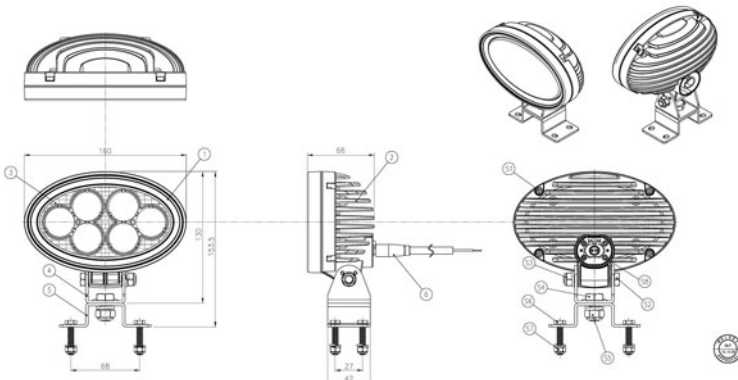

# Weldex LED Work Light

50 W

950g

9 to 36 VDC

Multi Volt

IP69K

WDWL-5R60DT

- Die-Cast for Superior Heat Dissipation
- Adjustable Trunnion Mounting Bracket
- Vertical Fins Maximize Heat Dissipation
- Low Power Consumption
- Polycarbonate Lens
- Off-Road Racing, ATV/UTV, Truck, Mining, agricultural, Heavy-Duty Equipment, Boat, Construction, etc.

## SPECIFICATION

**Luminous flux**  
4220lm (Raw)  
3250lm (Effective)

**Light source**  
6 x LED (cree high power PKG)

**Input voltage**  
DC9 ~ 36V

**Current draw (12V)**  
4.16A max

**Wattage (max)**  
50W

**Dimensions (mm)**  
160(L) x 100(W) x 66(D)

**Operating temp.**  
-40°C ~ +80°C

**IP rating**  
IP69K

**Weight**  
950g

**Housing color**  
Black

**LED lifetime**  
50,000 Hours

**Beam angle**  
20/40/60

weldex.com  
oem@weldex.com  
Tel: (714) 761-2100 [USA]  
Fax: (714) 761-3811 [USA]  
Tel: +49 (0)2102 528 2803 [GER]  
Fax: +49 (0)2102 528 2804 [GER]