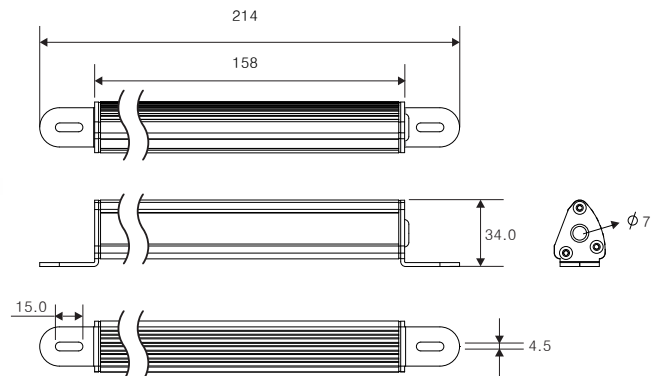

3 W

IP65

WDSL-6S03

SPECIFICATION

Luminous Flux
200lm

Length
6"

Input Voltage
DC10V ~ 36V

Housing Color
Silver

Current Draw (12V)
0.23A

LED Lifetime
50,000 Hours

Wattage (Max)
3W

LED Quantity
6

Operating Temp.
-40°C ~ +80°C

IP Rating
IP65

Case Material
Aluminum

Lumens
200lm