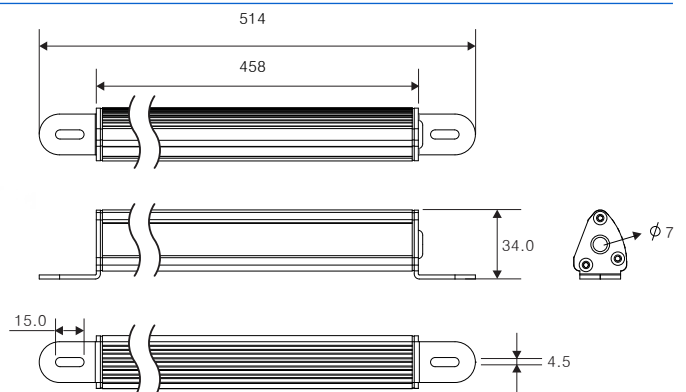

## SPECIFICATION

**Luminous Flux**  
600lm

**Length**  
18"

**Input Voltage**  
DC10V ~ 36V

**Housing Color**  
Silver

**Current Draw (12V)**  
0.70A

**LED Lifetime**  
50,000 Hours

**Wattage (Max)**  
9W

**LED Quantity**  
18

**Operating Temp.**  
-40°C ~ +80°C

**IP Rating**  
IP65

**Case Material**  
Aluminum

**Lumens**  
600lm

weldex.com  
oem@weldex.com  
Tel: (714) 761-2100 [USA]  
Fax: (714) 761-3811 [USA]  
Tel: +49 (0)2102 528 2803 [GER]  
Fax: +49 (0)2102 528 2804 [GER]