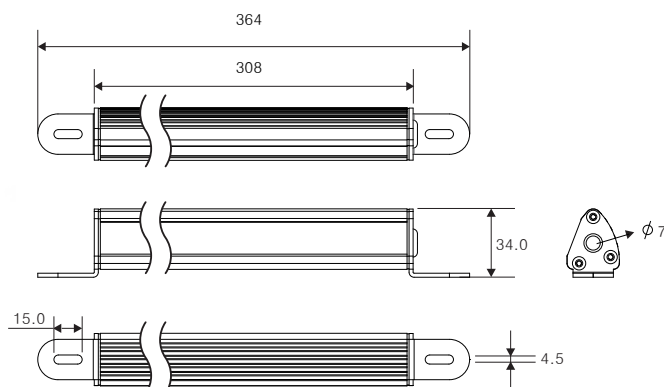

Current Draw (12V)
0.41A

LED Lifetime
50,000 Hours

Wattage (Max)
6W

LED Quantity
12

Operating Temp.
-20°C ~ +40°C

IP Rating
IP65K

Case Material
Aluminum

Lumens
400lm