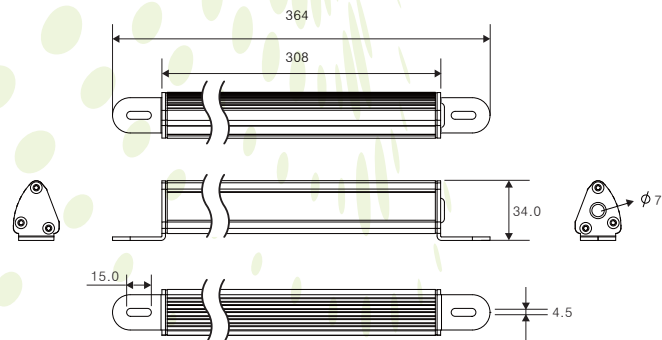

STRIP Lights

14

STRIP LIGHTS

2	WDSL-6S03WS
3	WDSL-12S06WS
4	WDSL-18S10WS
5	WDSL-24S12WS

6 inch LED Strip Light

MODEL : WDSL-6S03WS

Lighting source	LED
Operating voltage	DC 10~36V
Current Draw(12V)	0.23A
Wattage	3 Watt
Length	6 inch
LED Quantity	6
Luminous Flux	200 lm
Housing Color	Silver
IP Rating	IP65
Case Material	Aluminum
Lifespan	50,000hrs
Operating temperature	-40°C~80°C

3W

IP65

12 inch LED Strip Light

MODEL : WDSL-12S06WS

Lighting source	LED
Operating voltage	DC 10~36V
Current Draw(12V)	0.41A
Wattage	6 Watt
Length	12 inch
LED Quantity	12
Luminous Flux	400 lm
Housing Color	Silver
IP	IP65
Case Material	Aluminum
Lifespan	50,000hrs
Operating temperature	-20°C~40°C

- Strip provides even light throughout the truck body
- Fits anywhere
- Less current draw
- Does not flicker like fluorescent lighting
- Brighter, whiter LED provides more realistic view
- Eliminates shadows

6W

IP65K

18 inch LED Strip Light

MODEL : WDSL-18S10WS

Lighting source	LED
Operating voltage	DC 10~36V
Wattage	10 Watt
Current Draw(12V)	0.70A
Length	18 inch
LED Quantity	18
Luminous Flux	600 lm
Housing Color	Silver
IP Rating	IP65
Case Material	Aluminum
Lifespan	50,000hrs
Operating temperature	-40°C~80°C