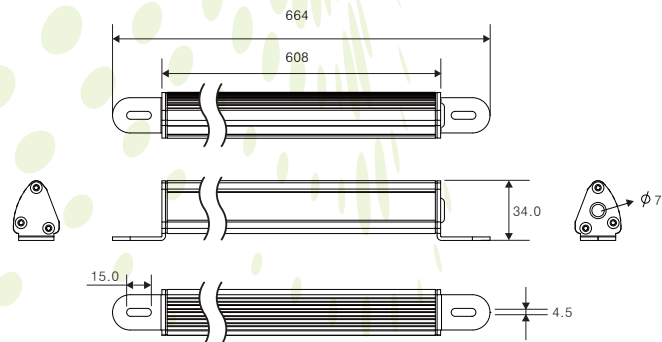

Lighting source	LED
Operating voltage	DC 10~36V
Wattage	12 Watt
Current Draw(12V)	0.90A
Length	24inch
LED Quantity	24
Luminous Flux	800 lm
Housing Color	Silver
IP Rating	IP65
Case Material	Aluminum
Lifespan	50,000hrs
Operating temperature	-40°C~80°C

- Strip provides even light throughout the truck body
- Fits anywhere
- Less current draw
- Does not flicker like fluorescent lighting
- Brighter, whiter LED provides more realistic view
- Eliminates shadows