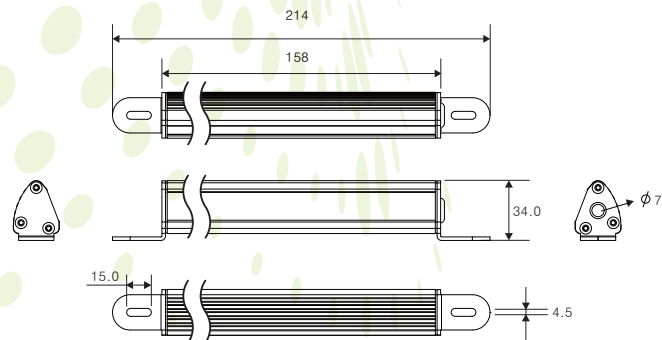

STRIP Lights

14

STRIP LIGHTS

2	WDSL-6S03WS
3	WDSL-12S06WS
4	WDSL-18S10WS
5	WDSL-24S12WS

6 inch LED Strip Light

MODEL : WDSL-6S03WS

Lighting source	LED
Operating voltage	DC 10~36V
Current Draw(12V)	0.23A
Wattage	3 Watt
Length	6 inch
LED Quantity	6
Luminous Flux	200 lm
Housing Color	Silver
IP Rating	IP65
Case Material	Aluminum
Lifespan	50,000hrs
Operating temperature	-40°C~80°C

- Strip provides even light throughout the truck body
- Fits anywhere
- Less current draw
- Does not flicker like fluorescent lighting
- Brighter, whiter LED provides more realistic view
- Eliminates shadows

3W

IP65

12 inch LED Strip Light

MODEL : WDSL-12S06WS

Lighting source	LED
Operating voltage	DC 10~36V
Current Draw(12V)	0.41A
Wattage	6 Watt
Length	12 inch
LED Quantity	12
Luminous Flux	400 lm
Housing Color	Silver
IP	IP65
Case Material	Aluminum
Lifespan	50,000hrs
Operating temperature	-20°C~40°C

6W

IP65K

18 inch LED Strip Light

MODEL : WDSL-18S10WS

Lighting source	LED
Operating voltage	DC 10~36V
Wattage	10 Watt
Current Draw(12V)	0.70A
Length	18 inch
LED Quantity	18
Luminous Flux	600 lm
Housing Color	Silver
IP Rating	IP65
Case Material	Aluminum
Lifespan	50,000hrs
Operating temperature	-40°C~80°C