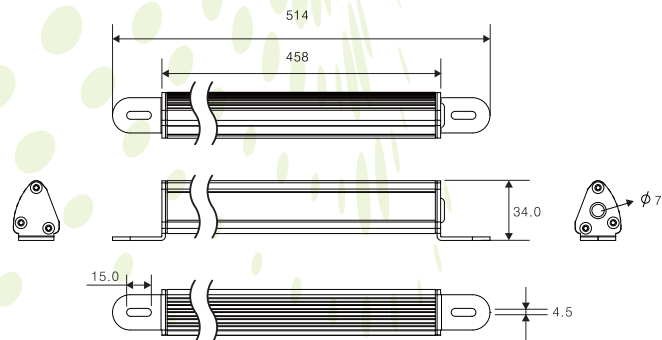

3W

IP65

12 inch LED Strip Light

MODEL : WDSL-12S06WS

Lighting source	LED
Operating voltage	DC 10~36V
Current Draw(12V)	0.41A
Wattage	6 Watt
Length	12 inch
LED Quantity	12
Luminous Flux	400 lm
Housing Color	Silver
IP	IP65
Case Material	Aluminum
Lifespan	50,000hrs
Operating temperature	-20°C~40°C

6W

IP65K

18 inch LED Strip Light

MODEL : WDSL-18S10WS

Lighting source	LED
Operating voltage	DC 10~36V
Wattage	10 Watt
Current Draw(12V)	0.70A
Length	18 inch
LED Quantity	18
Luminous Flux	600 lm
Housing Color	Silver
IP Rating	IP65
Case Material	Aluminum
Lifespan	50,000hrs
Operating temperature	-40°C~80°C

- Strip provides even light throughout the truck body
- Fits anywhere
- Less current draw
- Does not flicker like fluorescent lighting
- Brighter, whiter LED provides more realistic view
- Eliminates shadows

24 inch LED Strip Light

MODEL : WDSL-24S12WS

Lighting source	LED
Operating voltage	DC 10~36V
Wattage	12 Watt
Current Draw(12V)	0.90A
Length	24inch
LED Quantity	24
Luminous Flux	800 lm
Housing Color	Silver
IP Rating	IP65
Case Material	Aluminum
Lifespan	50,000hrs
Operating temperature	-40°C~80°C