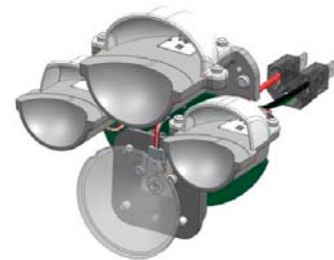

# 7 Inch LED Round Head Lamp

Reflector assembly

Light chrome

Dark chrome

Dark

- **Ideal for:**
  - Custom head lamp replacement
  - Endurance racing
  - Retrofit
- **Features:**
  - 7 Inch projector lamp
  - High and low beam functions
  - ECE R112 Class-B compliant
- **Multi voltage:**
  - 12V and 24V

## WDHL-7R7HL

Dimensions (mm)  
Φ117 x 111.20(D)

## SPECIFICATION/

- **Input voltage**  
DC9 ~ 36V
- **Current consumption**  
Low / high : 1.8A / 1.8A
- **Power in watt**  
Low beam 22.5W / High beam 22.5W
- **Operating temperature**  
-40°C ~ +125°C
- **Lumens**  
Low beam 1600lm  
High beam 1600lm
- **LED life cycle**  
50,000 Hours